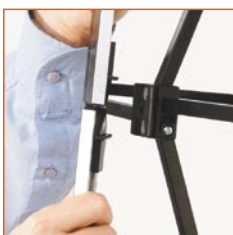

COMPASS POP-UP SYSTEMS

POP UP SYSTEM : technical information

SYSTEM	STANDARD	MINI
Standard height	2210mm	1800mm
High grade aluminium with lifetime guarantee.		
Scuff resistant graphic	✓	✓

FEATURES

3 LINK MAG BAR

SECURE TOP LINK

MAGNETIC NODE

LIGHT FITTING

Magnetically mounted panels sit snugly on a lightweight aluminium framework, curved or flat, that can be extended to any length. But the real beauty of this system is that the panels are seamless. So creative graphics can be used to maximum effect.